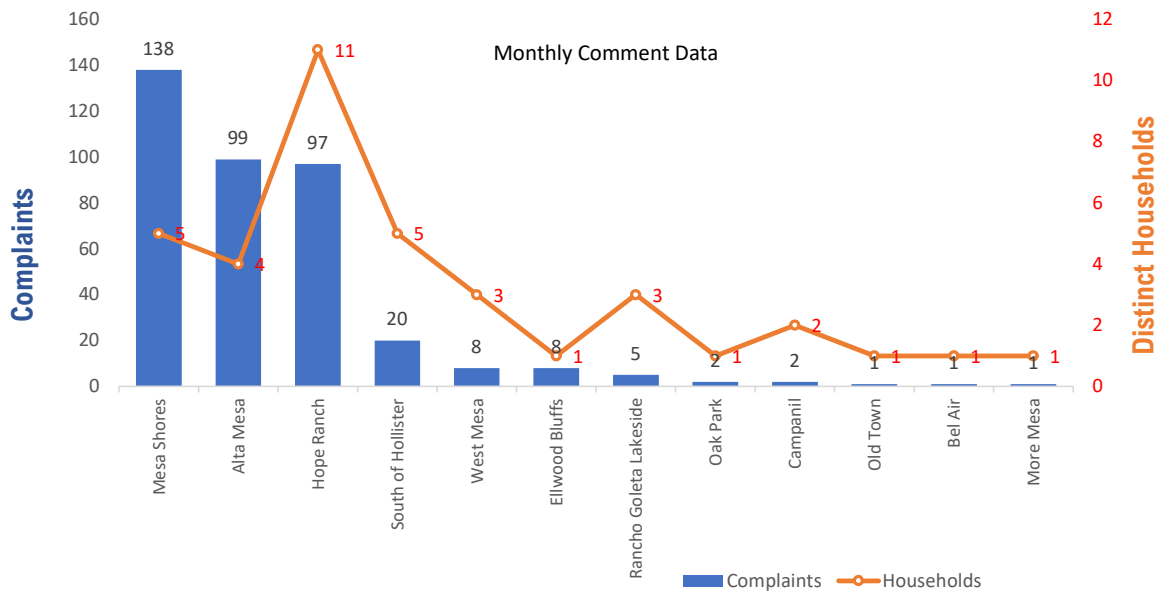

Monthly Totals & Trends

55

Distinct Households

415

Complaints

1,253

Complaints YTD

132

Distinct Households YTD

By Neighborhood

NEIGHBORHOOD	DISTINCT HOUSEHOLDS	COMPLAINTS	AVG COMPLAINTS/HOUSEHOLD
Hope Ranch	11	97	8.8
Goleta Valley	7	20	2.9
Mesa Shores	5	138	27.6
South of Hollister	5	20	4.0
Alta Mesa	4	99	24.8
Rancho Goleta Lakeside	3	5	1.7
West Mesa	3	8	2.7
Campanil	2	2	1.0
Lake Los Carneros North	1	1	1.0
Rancho Embarcadero	1	1	1.0
Westside	1	1	1.0
University Circle	1	1	1.0
Carpinteria	1	1	1.0
Oak Park	1	2	2.0
Elacora	1	2	2.0
East Mesa	1	3	3.0
More Mesa	1	1	1.0
Old Town	1	1	1.0
Ellwood Bluffs	1	8	8.0
Bel Air	1	1	1.0
OTHER	3	3	1.0
Totals	55	415	7.5