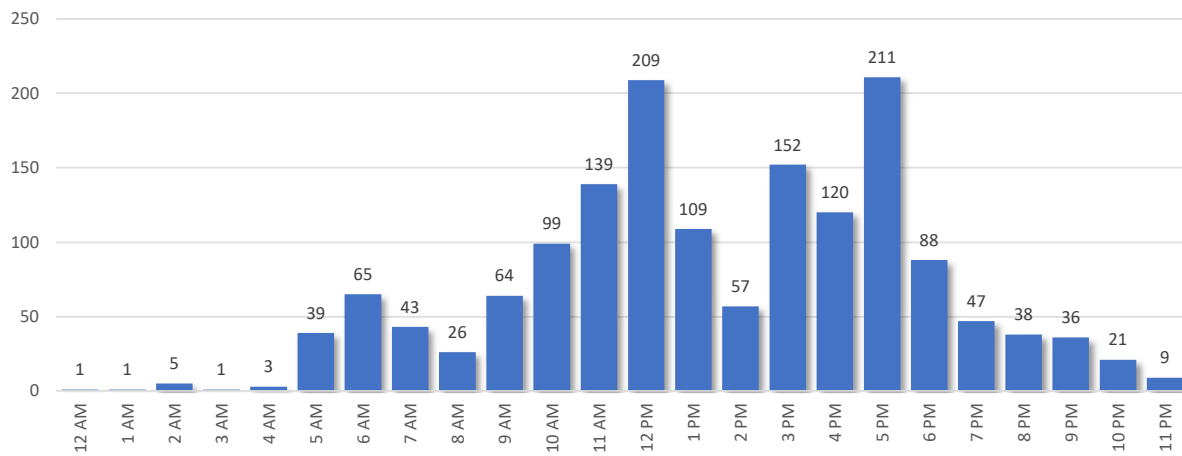

Complaint Breakdown: Time of Day