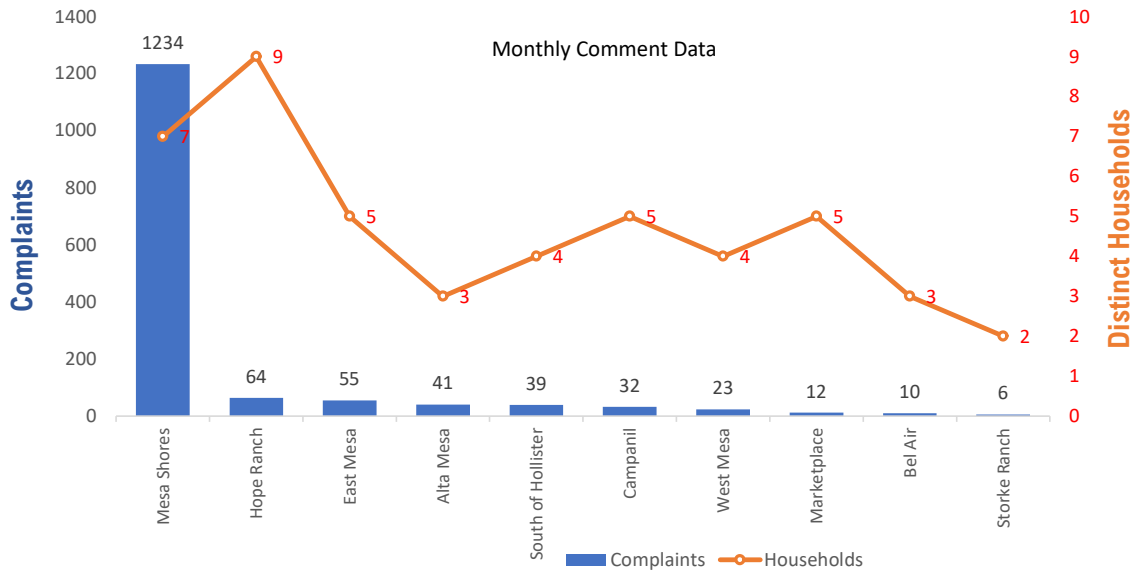

## Monthly Totals & Trends

**66**

Distinct Households

**1,583**

Complaints

**14,301**

Complaints YTD

**158**

Distinct Households YTD

## By Neighborhood

NEIGHBORHOOD	DISTINCT HOUSEHOLDS	COMPLAINTS	AVG COMPLAINTS/HOUSEHOLD
Hope Ranch	13	69	5.3
Mesa Shores	7	1,008	144.0
Campanil	5	21	4.2
Rancho Goleta Lakeside	4	7	1.8
Marketplace	4	6	1.5
Goleta Valley	4	7	1.8
East Mesa	3	82	27.3
Ellwood Bluffs	3	10	3.3
Alta Mesa	3	60	20.0
South of Hollister	3	4	1.3
Unspecified	2	6	3.0
More Mesa	2	59	29.5
West Mesa	2	3	1.5
Bel Air	2	5	2.5
Fairview Kellogg	1	1	1.0
Old Town Goleta	1	1	1.0
Hidden Valley	1	1	1.0
Mountain View Ranch	1	1	1.0
Mountain View School	1	4	4.0
Carpinteria	1	2	2.0
OTHER	5	45	9
<b>Totals</b>	<b>66</b>	<b>1,583</b>	<b>24.0</b>

## Complaint Breakdown: Time of Day