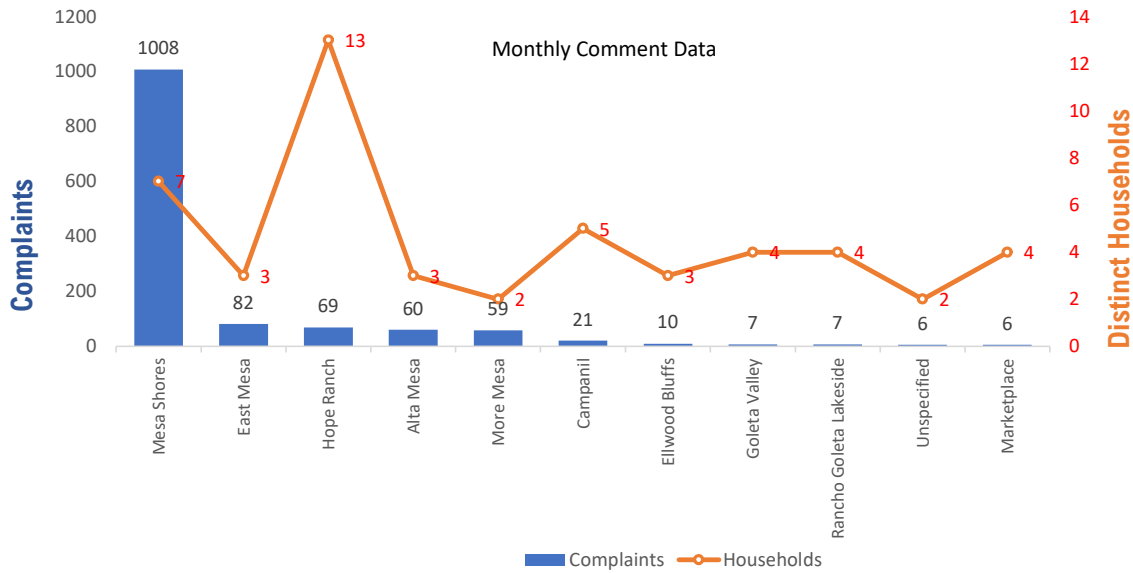

Monthly Totals & Trends

68

Distinct Households

1,369

Complaints

12,718

Complaints YTD

137

Distinct Households YTD

By Neighborhood

NEIGHBORHOOD	DISTINCT HOUSEHOLDS	COMPLAINTS	AVG COMPLAINTS/ HOUSEHOLD
Hope Ranch	13	69	5.3
Mesa Shores	7	1,008	144.0
Campanil	5	21	4.2
Rancho Goleta Lakeside	4	7	1.8
Marketplace	4	6	1.5
Goleta Valley	4	7	1.8
East Mesa	3	82	27.3
Ellwood Bluffs	3	10	3.3
Alta Mesa	3	60	20.0
South of Hollister	3	4	1.3
Unspecified	2	6	3.0
More Mesa	2	59	29.5
West Mesa	2	3	1.5
Bel Air	2	5	2.5
Fairview Kellogg	1	1	1.0
Old Town Goleta	1	1	1.0
Hidden Valley	1	1	1.0
Mountain View Ranch	1	1	1.0
Mountain View School	1	4	4.0
Carpinteria	1	2	2.0
OTHER	5	12	2.4
Totals	68	1,369	20.1

Complaint Breakdown: Time of Day

Noise Comment Map: By Neighborhood