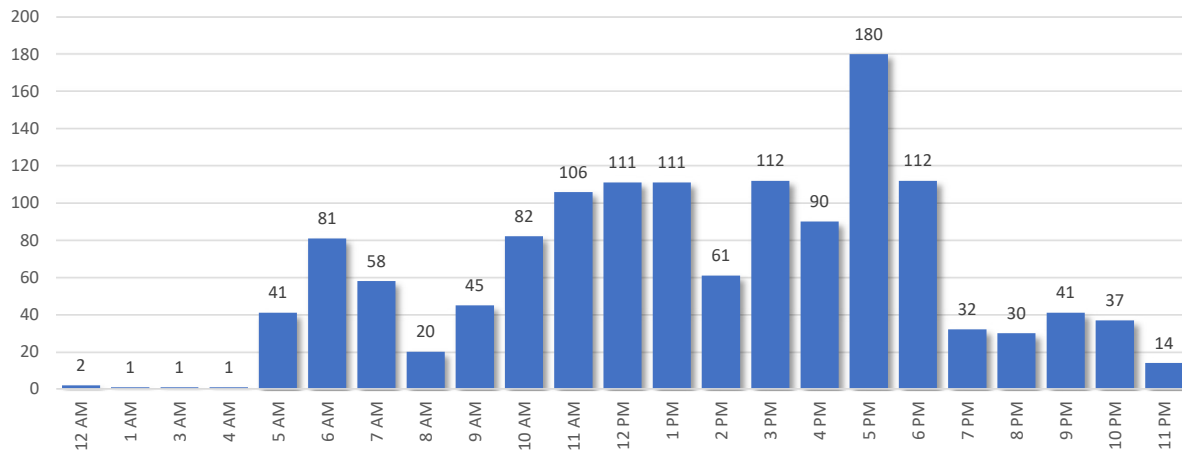

Distinct Households YTD

By Neighborhood

NEIGHBORHOOD	DISTINCT HOUSEHOLDS	COMPLAINTS	AVG COMPLAINTS/ HOUSEHOLD
Hope Ranch	13	69	5.3
Mesa Shores	7	1,008	144.0
Campanil	5	21	4.2
Rancho Goleta Lakeside	4	7	1.8
Marketplace	4	6	1.5
Goleta Valley	4	7	1.8
East Mesa	3	82	27.3
Ellwood Bluffs	3	10	3.3
Alta Mesa	3	60	20.0
South of Hollister	3	4	1.3
Unspecified	2	6	3.0
More Mesa	2	59	29.5
West Mesa	2	3	1.5
Bel Air	2	5	2.5
Fairview Kellogg	1	1	1.0
Old Town Goleta	1	1	1.0
Hidden Valley	1	1	1.0
Mountain View Ranch	1	1	1.0
Mountain View School	1	4	4.0
Carpinteria	1	2	2.0
OTHER	5	12	2.4
Totals	68	1,369	20.1

Complaint Breakdown: Time of Day

Noise Comment Map: By Neighborhood