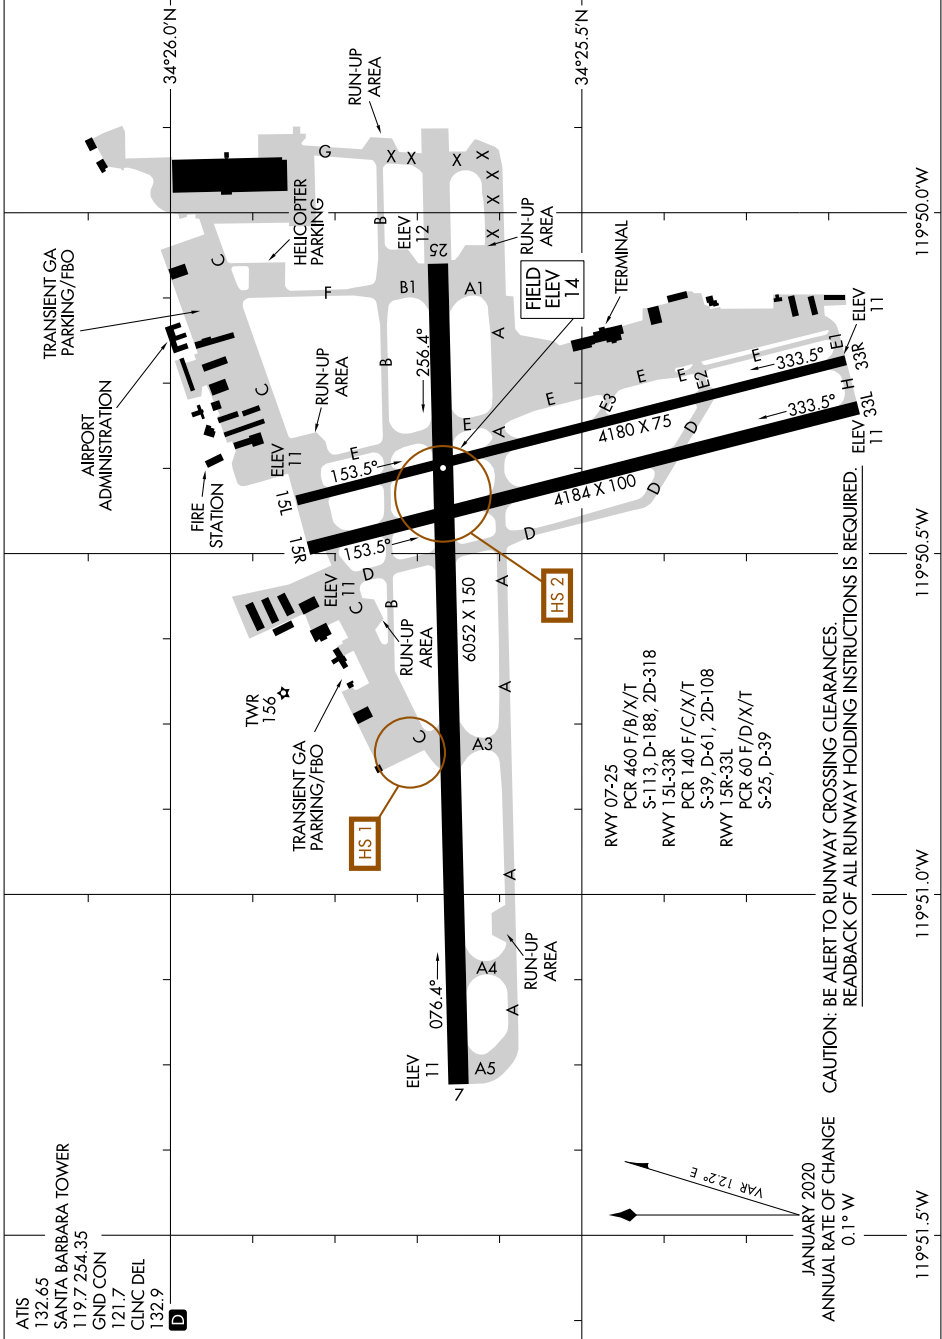

24361

AIRPORT DIAGRAM

AL-378 (FAA)

SANTA BARBARA MUNI (SBA)
SANTA BARBARA, CALIFORNIA

SW-3, 20 MAR 2025 to 17 APR 2025

SW-3, 20 MAR 2025 to 17 APR 2025

AIRPORT DIAGRAM

24361

SANTA BARBARA, CALIFORNIA
SANTA BARBARA MUNI (SBA)